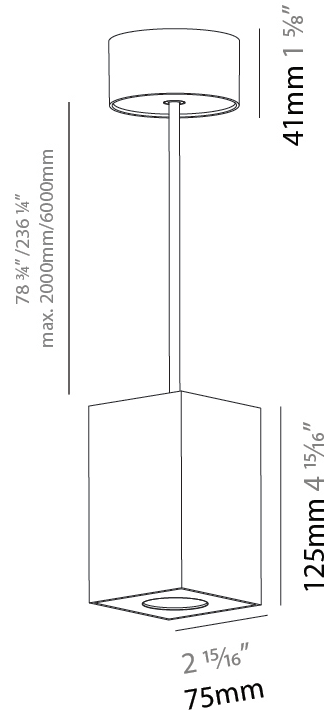

GENERAL

Series: Oiko Pro Round
Partner: Prolicht
Division: Architectural
Installation: Suspension
Product Type: Pendant
Mounting Location: Ceiling
Light Distribution: Direct

PHYSICAL

Shape: Square
Length (mm): 75
Length (in): 2 ¹⁵/₁₆
Width (mm): 75
Width (in): 2 ¹⁵/₁₆
Height (mm): 125
Height (in): 4 ¹⁵/₁₆
Weight (kg): 0.81
Fixture Finish: SSR / BKV / CWI / CRY / HAB / UFT / ITA / RUA / FTG / MYG / LOD / PUS / FRO / FUP / KIA / POP / BLS / SPG / MEY / GOH / CHC / COM / ABZ / JAG / OBR / MOS / ROR
Fixture Material: Metal
Cable Details: 2000mm / 6000mm Cable - Options : Transparent, Black, White, Red, Orange

ELECTRICAL

Lamp Type: LED (Zhaga Standard)
Input Wattage (W): 13.7
Dimming: Tri-Mode (Non-Dimming and Phase Dimming (120Vac only) and 0-10V Dimming)
Driver Included: No
Driver Location: Remote
Driver Type: Constant Current - Universal
Driver Class: Class 2
Input Voltage (V): 120 - 277
Constant Current (MA): 350

LED

Color Temperature (°K): 2700 / 3000 / 3500 / 4000
Max. Delivered Lumen (lm): 954 / 1028 / 1088 / 1091
Nominal Lumen (lm): 1246 / 1342 / 1396 / 1424
CRI: >90 CRI
Lamp Life (hrs): 50000

OPTICAL

Reflector°: 14
Adjustability: Fixed

RATINGS AND CERTIFICATIONS

Certified By: Certified for North American Standards
IP rating: IP20